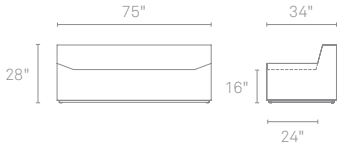

COUCHOID STUDIO SOFA

C01-SFSSFA-BR	DARK BROWN	\$1499
C01-SFSSFA-WH	WHITE	\$1499
C01-SFSSFA-BL	ROBIN'S EGG BLUE	\$1499

DARK BROWN

WHITE

ROBIN'S EGG
BLUE

To place an order, or find a Blu Dot retailer near you, visit www.bludot.com or contact us by phone at 612.782.1844 or by fax 612.782.1845. To inquire about trade discounts or becoming a Blu Dot retailer, please email sales@bludot.com or phone at 612.782.1844. For further product information and all other inquiries, please email service@bludot.com or call 612.782.1844.